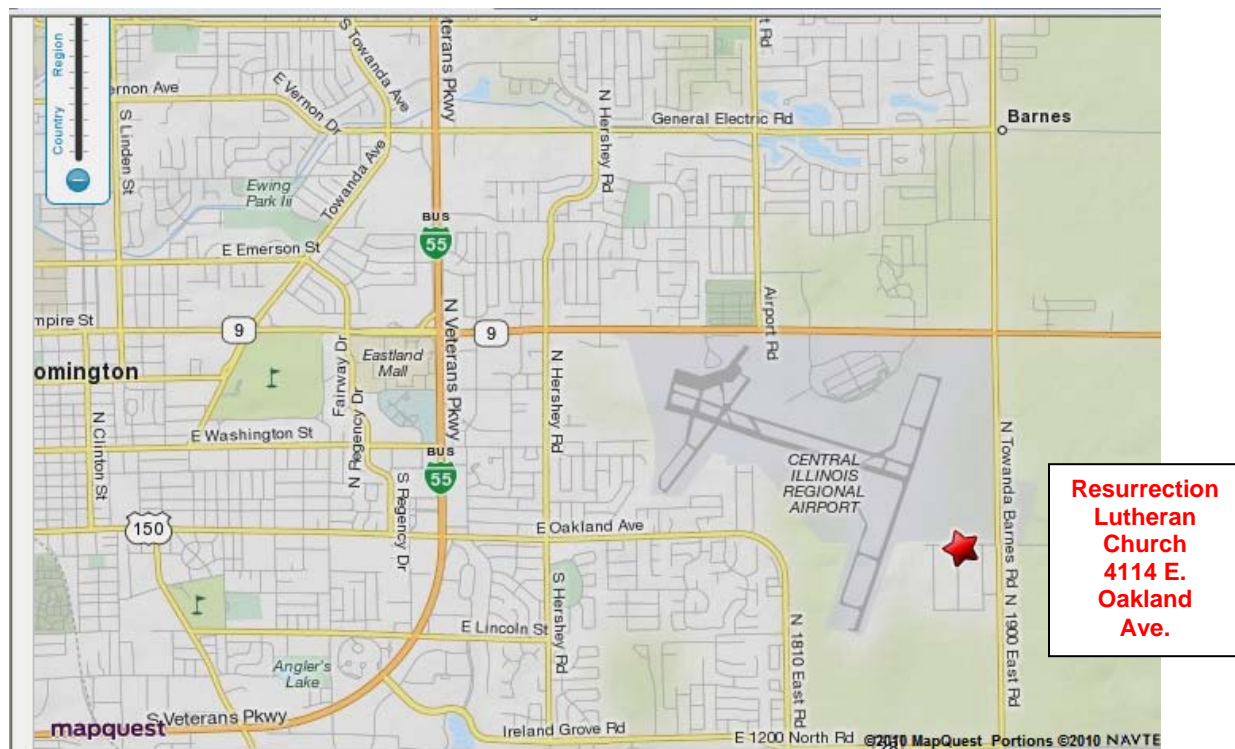

Directions to Resurrection Lutheran Church 4114 East Oakland Avenue, Bloomington, IL 61704 309-663-8252

The church is on the northwest corner of Towanda Barnes Road and Oakland Avenue, which is east of the airport property and 1/4 mile north of the Palace Theaters.

Note that not all GPS and online mapping services provide the correct location. Also note that our section of Oakland is not connected to the rest of Oakland Avenue in Bloomington.

If you are driving south on Veteran's Parkway (Business I-55):

- Turn left (east) on Illinois Route 9/Empire Street. Drive 2.6 miles.
- Turn south (right) on Towanda Barnes Rd. Drive 1.1 miles.
- Turn right (west) on East Oakland Ave. Drive .1 mile.

If you are driving north on Veteran's Parkway (Business I-55):

- Turn right (east) on Ireland Grove Rd. Drive 3.1 miles.
- Turn left (north) on Towanda Barnes Rd. Drive 1 mile.
- Turn left (west) on East Oakland Ave. Drive .1 mile.

Mapquest link:

<http://www.mapquest.com/maps?city=Bloomington&state=IL&address=4114+E.+Oakland&zipcode=61704>